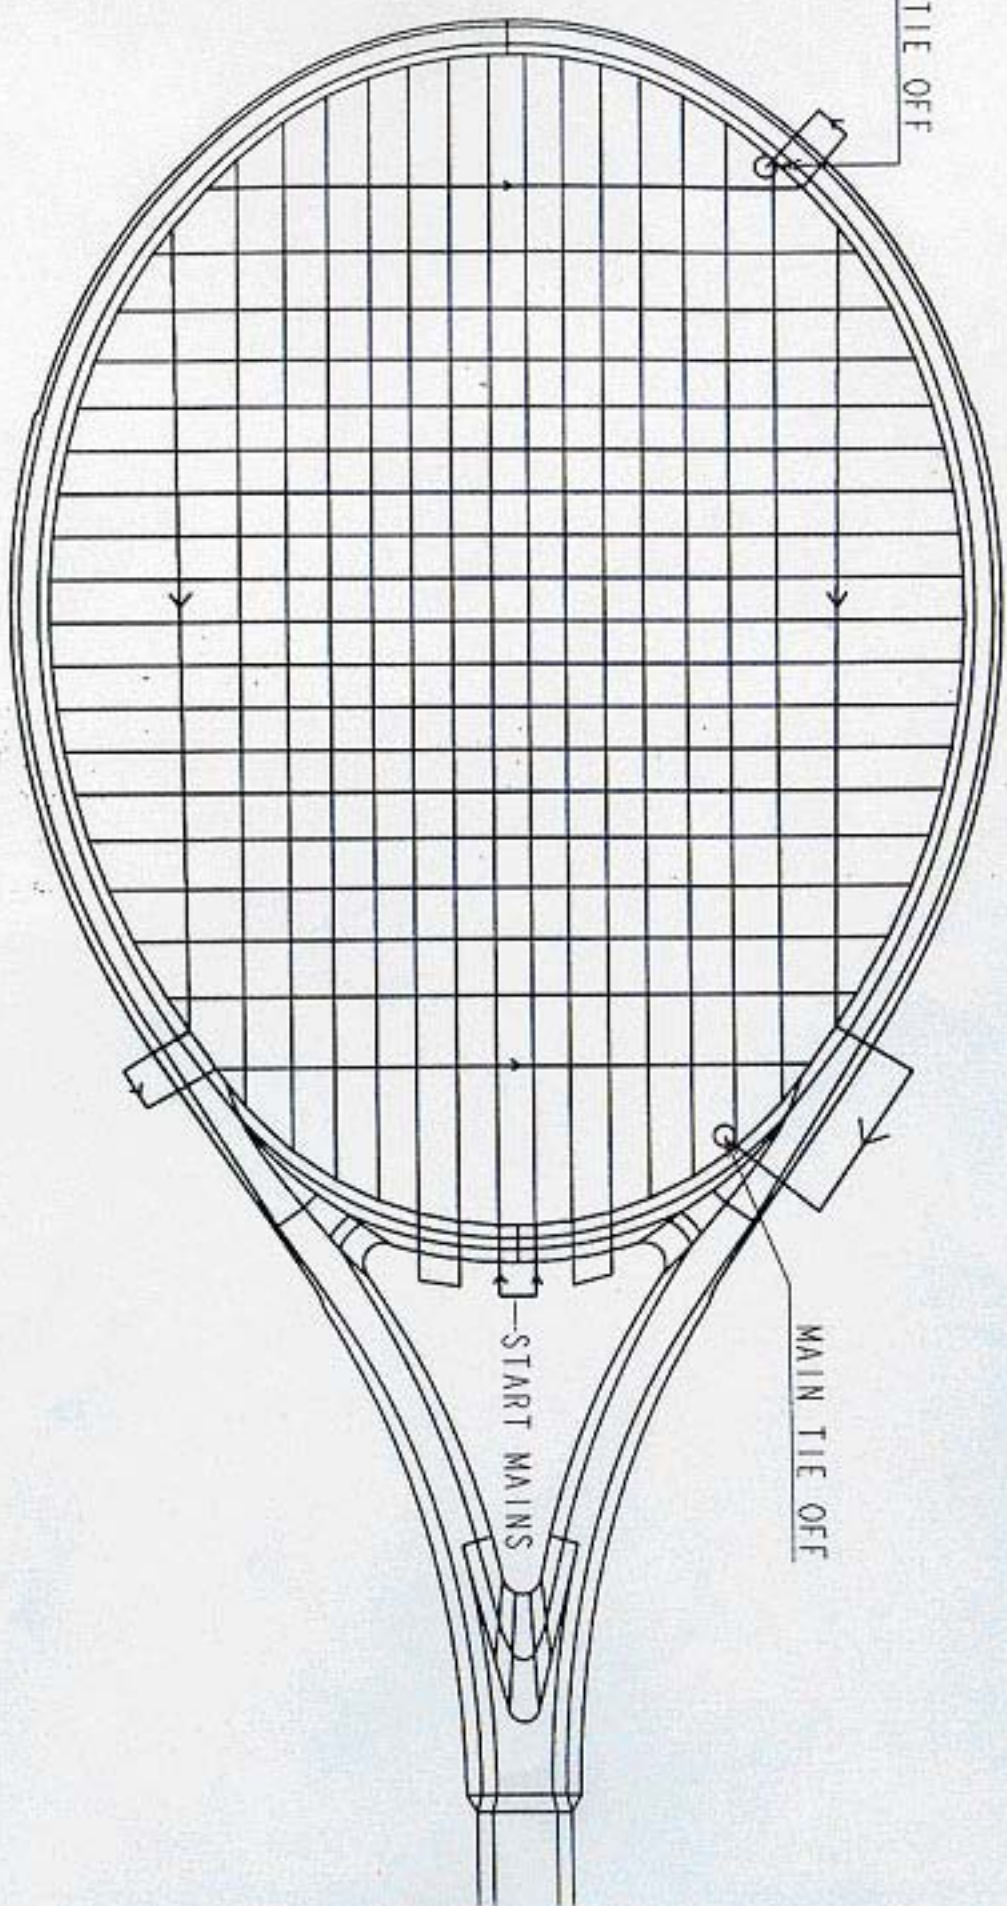

VS DRIVE / PURE DRIVE / PURE DRIVE / PURE DRIVE J/R / PURE DRIVE + / SOFT DRIVE
16 MAINS / 19 CROSSES (EXCEPT SOFT DRIVE 16 MAINS / 20 CROSSES)

Pure drive Woofer

16*19